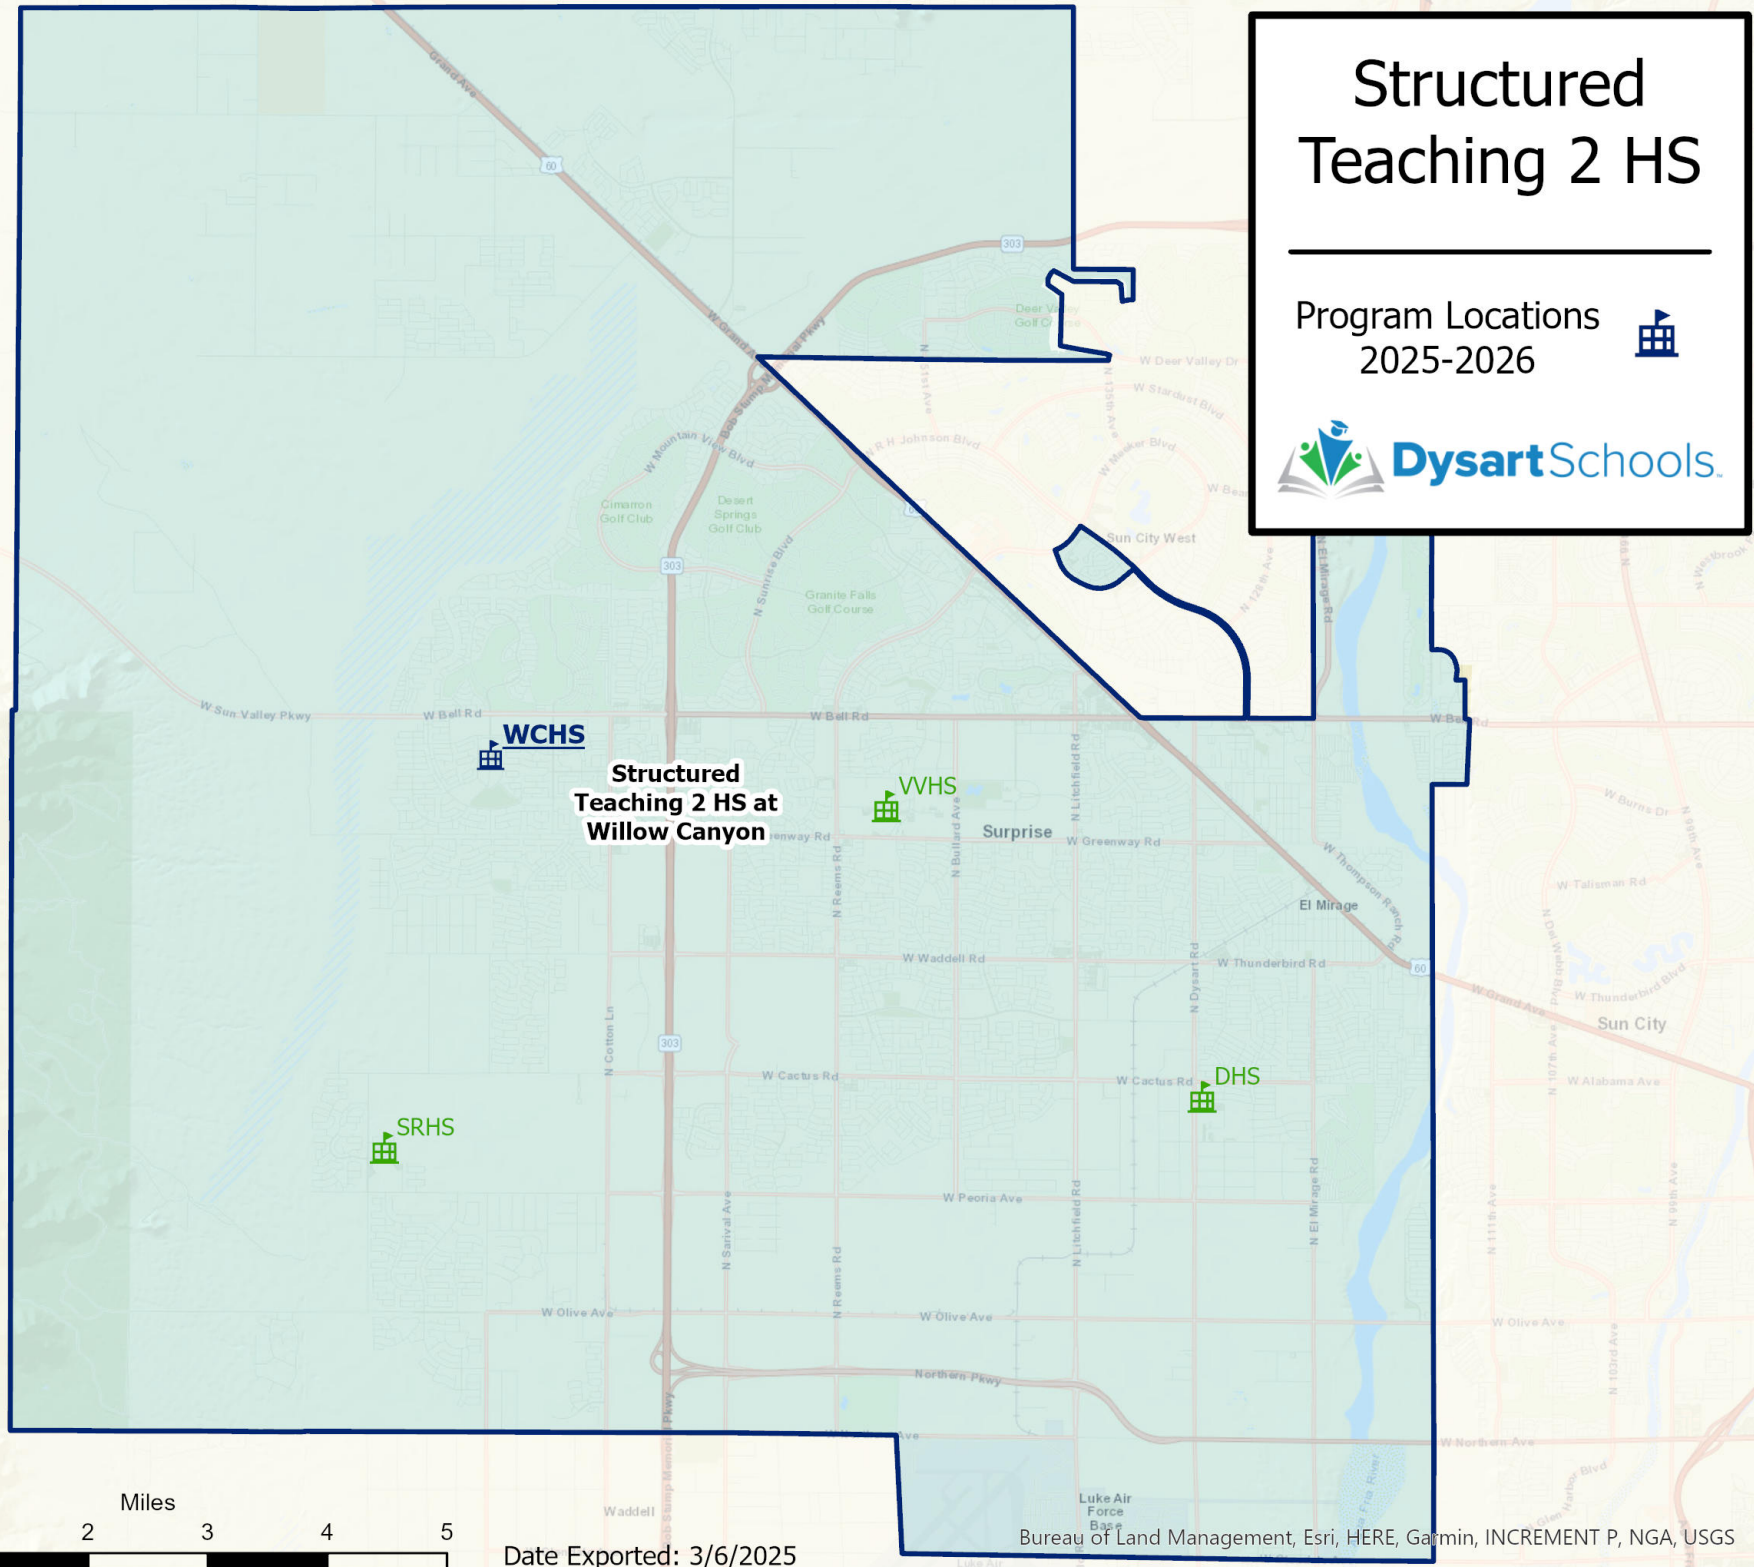

Structured Teaching 2 HS

Program Locations
2025-2026

Structured Teaching 2 HS at Willow Canyon

WCHS

WVHS

SRHS

DHS

Date Exported: 3/6/2025

Bureau of Land Management, Esri, HERE, Garmin, INCREMENT P, NGA, USGS